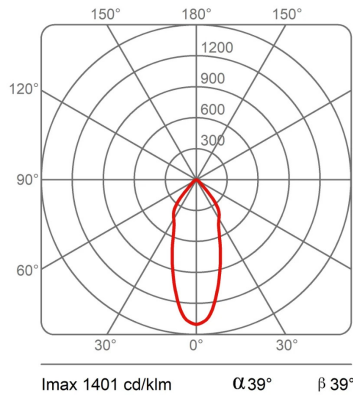

21012/38/DIM/NE SISTEMA U - 38°