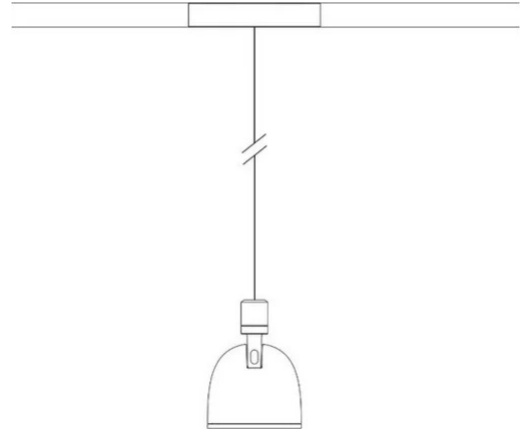

Sistema U

Medium beam - dimmable

Studio Natural

colors

Typology Spotlight Pendant

Utilisation Indoor

48V 13 W 1950 lm

direct light

Suspension lamp with direct light, adjustable. Painted aluminum structure. LED light source with optics in different light beams. With suspension cable and 48V electrified track adapter.

Award

Family	Sistema U
Typology	Spotlight Pendant
Utilisation	Indoor

Dimensions

Height	10 cm
Diameter	7 cm
Weight	0.5 Kg

Materials

Structure	aluminium	Diffuser	polycarbonate
-----------	-----------	----------	---------------

Voltage	48V	Watt	13 W
Power unit	Excluded	Lumen	1950 lm
Mounting Power Supply	External	CRI	>80
Power supply	Electronic dimmable power supply	Duration	50000 h
Dimming	Dali2	CCT	3000 K
		Energy class	D