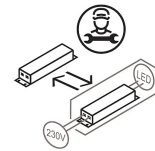

Certifications