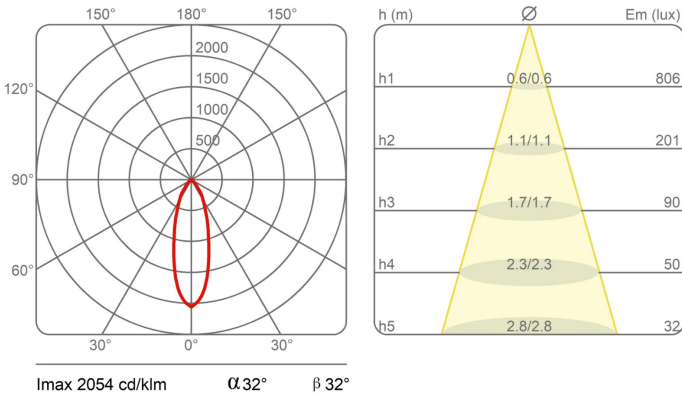

Certifications

Photometric curves

21012/38/DIM/NE-DK SISTEMA U - 38° DARKLIGHTBW 3000K LED